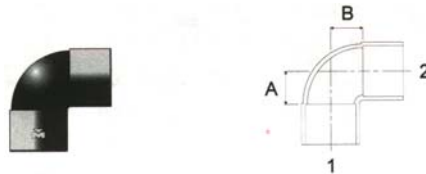

Código : 472385 CODOS de cobre p/soldar--3.1/8-90*W2088

WROT			CONNECTION		CAST		
WE-500			C X C		E-200		
WROT ELKHART CAST 107c 4707			WROT NIBCO CAST 607 707				
O.D.	Part Number	Box Qty	Master Qty	Approx Net Wt	Dimensions A B C		
1/2	W02017	50	750	.03	13/32	13/32	
5/8	W02022	50	500	.04	25/64	25/64	
3/4	W02028	50	500	.10	7/8	7/8	
7/8	W02034	25	250	.10	33/64	33/64	
1 1/8	W02047	10	200	.18	15/32	15/32	
1 3/8	W02084	10	100	.31	1 3/32	1 3/32	
1 5/8	W02085	10	100	.43	1 7/32	1 7/32	
2 1/8	W02086	10	50	.86	1 9/16	1 9/16	
2 5/8	W02087	5	25	1.40	1 13/16	1 13/16	
3 1/8	W02088	5	25	1.99	2 1/16	2 1/16	
4 1/8	W02090	2	10	3.80	2 23/32	2 23/32	